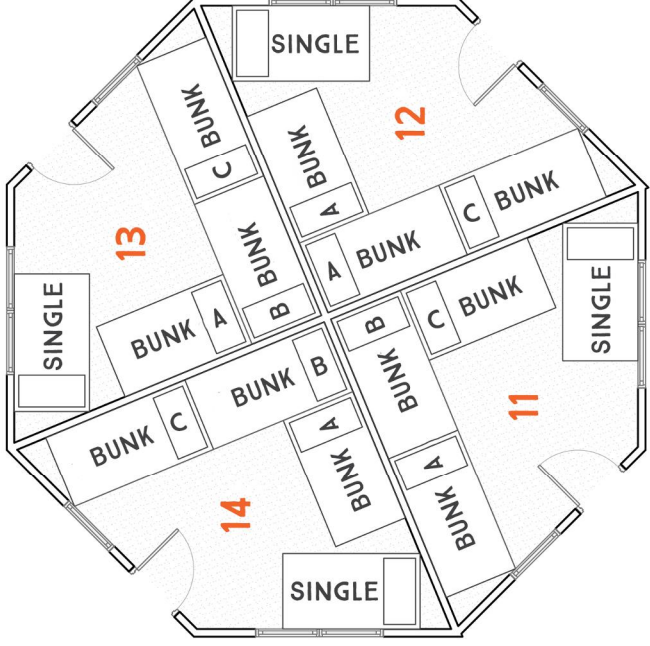

# RANCHO OREGON LODGE

Top Floor

Sleeps 28 People

PLEASE FILL IN THE NAMES OF PEOPLE ALLOCATED TO THESE ROOMS

## ROOM 11

**BUNK A**

UPPER

LOWER

**BUNK B**

UPPER

LOWER

**BUNK C**

UPPER

LOWER

**SINGLE**

## ROOM 12

**BUNK A**

UPPER

LOWER

**BUNK B**

UPPER

LOWER

**BUNK C**